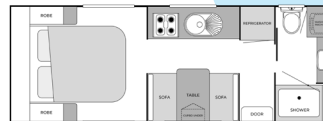

EXPLORXX COUPLE

CHASSIS

- Extended A-Frame
- Gas Bayonet
- 2x 95L Fresh Water Tanks
- 1x 95L Grey Water Tank
- 2x Water Fillers 1x 12v Pump
- Wheel Spats
- Dual Slide Toolbox

ELECTRICAL & APPLIANCES

- Cooktop - Thetford 3 Gas/1 Elec Burner & Grill
- Fridge - Thetford N4208 199L 3 Way AES
- Washing Machine - 3kg Front Loader (EXP2100FC)
- Washing Machine - 3.2kg Top Loader (Model Dependant)
- Washing Machine - 2.5kg Top Loader (EXP2200RD)
- White 420MM Framed LED Light In Kitchen
- BMS - Projecta 25A 7 Stage Battery Charger & LED Water Level Gauge Indicator
- 12v Rangehood
- Microwave - NCE 23L Flatbed 900w
- TV (12V)
- Air Conditioner - Houghton Belaire HB3500
- Annexe Lights - 2x Heavy Duty Dual Colour LED
- Annexe Lights - 3x Heavy Duty Dual Colour LED (EXP2300RC)
- Interior LED Down Lights
- Internal Reading Lights
- Bargman Handle Light
- 1x External 240v Inlet & 1x External 240v Outlet
- Internal Dual USB & 12v Socket Combo
- External 3 Way Socket (12v, USB & TV Point)
- 12 Pin Plug & Anderson Plug
- Milenco Power 900 Omnidirectional Antenna
- 2x 200w Solar Panels
- BMPRO Trail Safe Break-Away System
- RV Concepts Reverse Camera Kit Black
- Fan (White) - 1x In Bedroom Area
- 2x 100A Deep Cycle Battery
- Single Din Radio/DVD Multimedia Player

- NCE Round External Speakers x2 - Black
- NCE Round Internal Roof Speakers x2 - White
- DRS285 (Dometic DRS)

INTERNAL FEATURES

- 1900mm Long Pillow Top Mattress
- Black Blind Fitted On Main Door
- Ohc & Base - Flush Mount Vogue Black Matte Handles
- Bedhead Full Height
- Entry Head Bumper
- White ensuite basin with black tapware
- Toilet - Thetford Ceramic Bowl Swivel
- Internal Entry Grab Handle
- Towel Rail Single - Black
- Toilet Roll Holder - Black
- Cubby Cut Outs In Bedroom Robes

EXTERNAL FEATURES