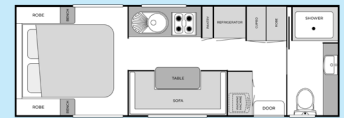

EXPLORXX COUPLE

CHASSIS

- Extended A-Frame
- Gas Bayonet
- 2x 95L Fresh Water Tanks
- 1x 95L Grey Water Tank
- 2x Water Fillers 1x 12v Pump
- Wheel Spats
- Dual Slide Toolbox

ELECTRICAL & APPLIANCES

- Cooktop - Thetford 3 Gas/1 Elec Burner & Grill
- Fridge - Thetford N4208 199L 3 Way AES
- Washing Machine - 3kg Front Loader (EXP2100FC)
- Washing Machine - 3.2kg Top Loader (Model Dependant)
- Washing Machine - 2.5kg Top Loader (EXP2200RD)
- White 420MM Framed LED Light In Kitchen
- BMS - Projecta 25A 7 Stage Battery Charger & LED Water Level Gauge Indicator
- 12v Rangehood
- Microwave - NCE 23L Flatbed 900w
- TV (12V)
- Air Conditioner - Houghton Belaire HB3500
- Annexe Lights - 2x Heavy Duty Dual Colour LED
- Annexe Lights - 3x Heavy Duty Dual Colour LED (EXP2300RC)
- Interior LED Down Lights
- Internal Reading Lights
- Bargman Handle Light
- 1x External 240v Inlet & 1x External 240v Outlet
- Internal Dual USB & 12v Socket Combo
- External 3 Way Socket (12v, USB & TV Point)
- 12 Pin Plug & Anderson Plug
- Milenco Power 900 Omnidirectional Antenna
- 2x 200w Solar Panels
- BMPRO Trail Safe Break-Away System
- RV Concepts Reverse Camera Kit Black
- Fan (White) - 1x In Bedroom Area
- 2x 100A Deep Cycle Battery
- Single Din Radio/DVD Multimedia Player

- NCE Round External Speakers x2 - Black
- NCE Round Internal Roof Speakers x2 - White
- DRS285 (Dometic DRS)

INTERNAL FEATURES

- 1900mm Long Pillow Top Mattress
- Black Blind Fitted On Main Door
- Ohc & Base - Flush Mount Vogue Black Matte Handles
- Bedhead Full Height
- Entry Head Bumper
- White ensuite basin with black tapware
- Toilet - Thetford Ceramic Bowl Swivel
- Internal Entry Grab Handle
- Towel Rail Single - Black
- Toilet Roll Holder - Black
- Cubby Cut Outs In Bedroom Robes

EXTERNAL FEATURES