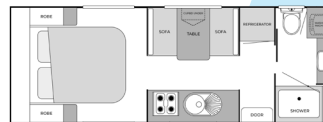

EXP1960RDF