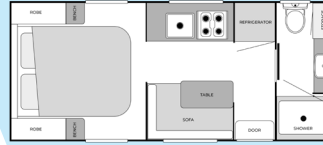

- NCE Round External Speakers x2 - Black
- NCE Round Internal Roof Speakers x2 - White
- DRS285 (Dometic DRS)

INTERNAL FEATURES

- 1900mm Long Pillow Top Mattress
- Black Blind Fitted On Main Door
- Ohc & Base - Flush Mount Vogue Black Matte Handles
- Bedhead Full Height
- Entry Head Bumper
- White ensuite basin with black tapware
- Toilet - Thetford Ceramic Bowl Swivel
- Internal Entry Grab Handle
- Towel Rail Single - Black
- Toilet Roll Holder - Black
- Cubby Cut Outs In Bedroom Robes

EXTERNAL FEATURES

- Windows - Double Glaze Classic
- Main Door - Milenco 1750 x 624 RHH Black (Model Dependant)
- Main Door - Milenco 1750 x 624 LHH Black (Model Dependant)
- Front Boot Door - 455 x 1532 (Model Dependant)
- Hatch - 2x Ranger Mini Skylight c/w LED Lights (Model Dependant)
- Hatch - 1x Ranger Mini Skylight c/w LED Lights (Model Dependant)
- Hatch - 2x Ranger 12v c/w LED Lights
- Picnic Table - 1x 800 x 450 Black
- Tunnel Boot Access Doors - 510H x 575W
- Seating Access Doors - 360H x 525W (Model Dependant)
- Toilet Cassette Door - 300H x 350W
- One Piece Fibre Glass Panel On Roof
- Checkerplate Height 900mm - Black
- Premium Exterior Colours
- BBQ Slide
- Ziggy BBQ
- Awning

EXP1760RD