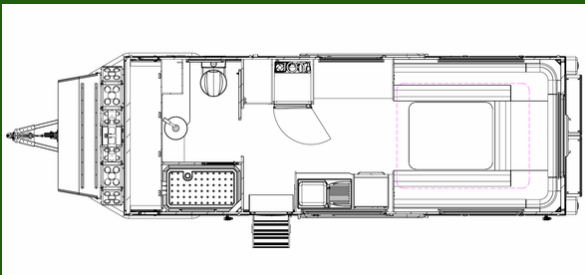

Plumbing

- | Thermostatic Valve
- | Outdoor Shower
- | Instant Continuous Hot Water
- | Fresh Water Tanks 200L
- | Grey Water Tank 100L
- | Low Pressure Water Inlet x 2
- | High Pressure Water Inlet
- | Gas Regulator & Bayonet
- | Gas Bottle x 2

Electrical

- | 200AH Lithium Battery
- | Projecta PM300 Control System BT
- | 2000W Inverter
- | DC/DC Additional Charger
- | 200W Solar Panels x 2
- | CMS Wiring & Connectors
- | Reading Lights
- | Down Lights
- | Mood Lighting upper/lower
- | Outdoor Lights
- | Ensuite Mirror Light
- | Entrance Step Light
- | Smoke Alarm
- | Anderson Plug

Internal

- | Foam panel furniture, aluminium framed
- | Electric drop down bed (1500x1900)
- | Soft Close Drawers & Metal Runners
- | Splashback
- | Door Side Pocket & Coat Hooks
- | Door Head Protection
- | Leatherette Upholstery
- | Queen Memory Foam Mattress

Appliances

- | Dometic Freshjet 7 Series A/C
- | Dometic 188L Compressor Fridge
- | Multifunction Convection Microwave 34L
- | Dometic Stove (Gas/Electric)
- | Wall Mounted Washing Machine
- | Water Heater (Instant)
- | Cassette Toilet
- | Range Hood
- | Reverse Camera
- | 24" Flat Screen TV
- | Stereo with Internal/External Speakers

GRENADe 6.3