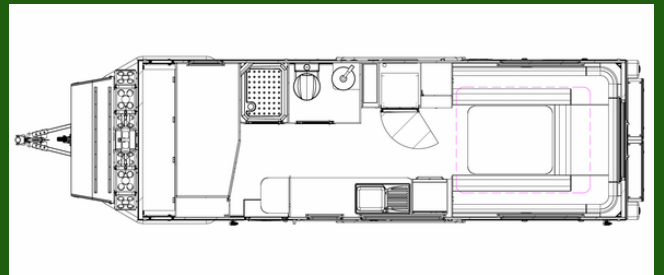

GRENADe 6.9F