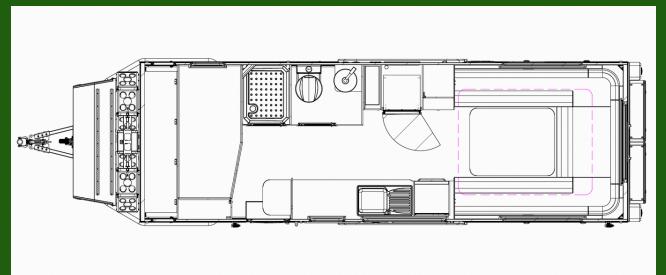

GRENADÉ 6.9F