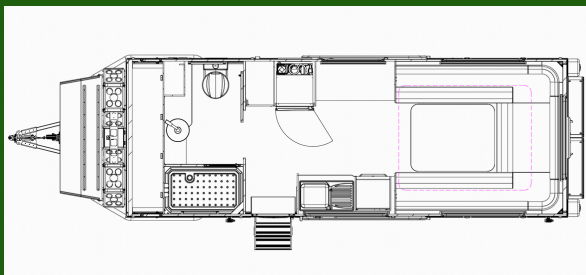

GRENADÉ 6.3