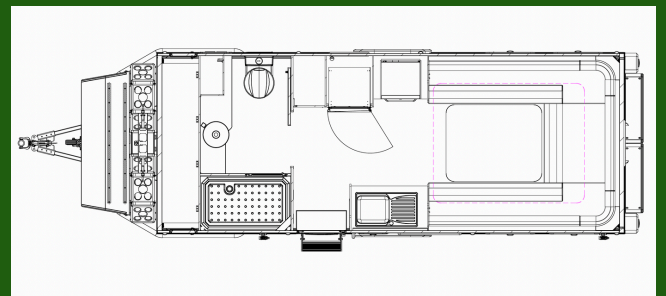

External

- | 3 Point Locking Door With Security Screen
- | Flat Double Glazed RV Windows
- | Alloy Fold Out Step
- | Picnic Table
- | Awning
- | Entrance Handle with Light
- | Black Aluminium Hatches
- | 700x500 Vented Skylight x2
- | Bathroom Vent
- | Large Front Storage tunnel with drop down shelves
- | Multiple storage boots
- | Built in Ramp spare wheels carrier

Plumbing

- | Thermostatic Valve
- | Outdoor Shower
- | Instant Continuous Hot Water
- | Fresh Water Tanks 360L
- | Grey Water Tank 100L
- | Low Pressure Water Inlet x 2
- | High Pressure Water Inlet
- | Gas Regulator & Bayonet
- | Gas Bottle x 2

Electrical

- | 200AH Lithium Battery
- | Renogy Pro Battery Management System
- | 2000W Inverter
- | DC/DC Additional Charger
- | 200W Solar Panels x 2
- | Reading Lights
- | Down Lights
- | Mood Lighting upper/lower
- | Outdoor Lights
- | Ensuite Mirror Light
- | Entrance Step Light
- | Smoke Alarm
- | Anderson Plug

Internal

- | Foam panel furniture, aluminium framed
- | Electric drop down bed (1500x1900)
- | Soft Close Drawers & Metal Runners
- | Splashback
- | Door Side Pocket & Coat Hooks
- | Door Head Protection
- | Leatherette Upholstery
- | Queen Memory Foam Mattress

Appliances

- | Dometic Freshjet 7 Series A/C
- | 188L Compressor Fridge
- | Multifunction Convection Microwave 34L
- | Stove (Gas/Electric)
- | Wall Mounted Washing Machine
- | Water Heater (Instant)
- | Cassette Toilet
- | Range Hood
- | Reverse Camera
- | Flat Screen TV & TV Antenna
- | Stereo with Internal/External Speakers

GRENADÉ 5.8